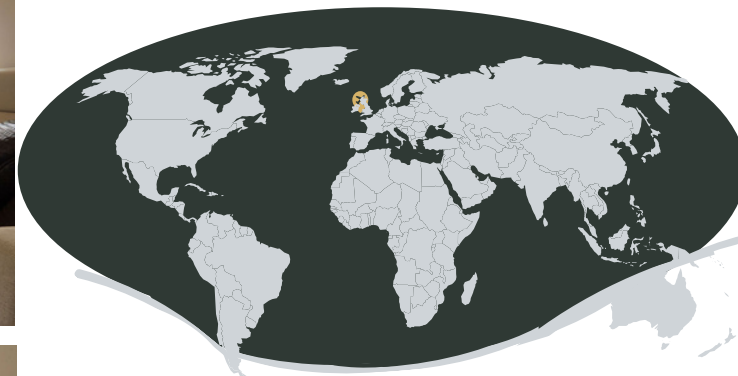

EXPERIENCE THE FINEST IN PRIVATE AVIATION

BOMBARDIER GLOBAL 7500

CHARTER CONTACT DETAILS:

24/7 Line: +386 1 5609 704

E-mail: sales@elitavia.com

Year of Manufacture **2021**

Seating Configuration

Cockpit	2
Jumpseat	YES
Cabin	16
Six-person conference/dining suite	YES
Bed capacity	7
Private master suite with full sized bed	YES
Lavatory	2

Aircraft Specifications

Max range	7.700nm (14.260km)
Max cargo weight	1.133kg (2.500lbs)
Max cargo volume	5.5cb m (195cb ft)
Cargo door dimensions	121cm x 75cm
Cabin width	2.44m (8ft)
Cabin height	1.88m (6ft 2in)
Cabin length	16.6m (54ft 5in)

Galley Equipment & Catering

☐ Microwave	☐ Steam-convection oven
☐ Coffee maker	☐ Kettle
☐ Ice drawer	

Premium inflight dining to your taste

Connectivity & Entertainment

Wi-Fi on board (KA-BAND)	YES
SATCOM (Iridium)	YES
Blu-ray CD/DVD player	YES
USB /HDMI ports/Bluetooth module/Audio system	YES
In-Flight Entertainment System	YES
24" & 32" HD monitors and sound bar	2
40" 4K TV and theater seating	1

Expect Extraordinary at www.elitavia.com